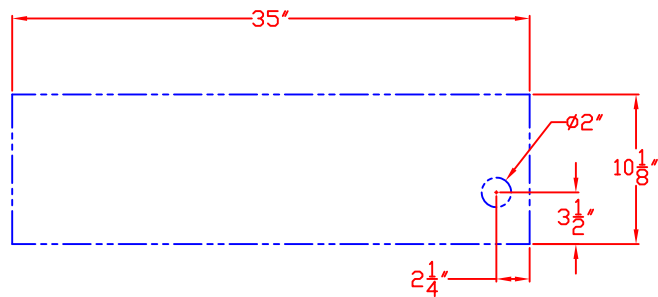

# LYNX BUILT-IN 36" W/ DIMENSIONS

ISLAND CUTOUT IN BLUE

TOP VIEW

FRONT VIEW

RIGHT SIDE VIEW

# LYNX BUILT-IN 36" ISLAND CUTOUT

TOP VIEW

FRONT VIEW

SIDE VIEW