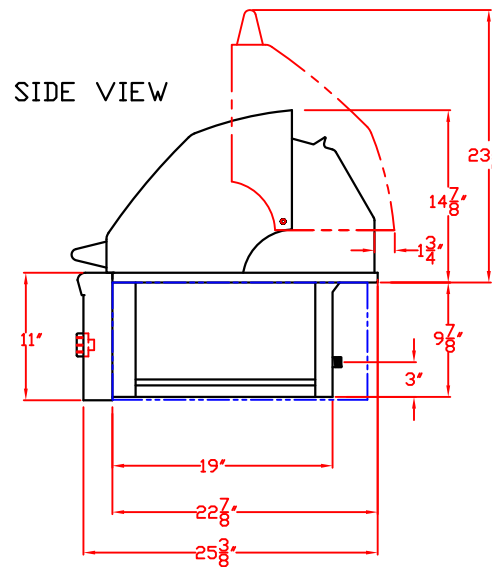

# LYNX BUILT-IN 36" W/ DIMENSIONS

ISLAND CUTOUT IN BLUE

TOP VIEW

FRONT VIEW

RIGHT SIDE VIEW

# LYNX BUILT-IN 36" ISLAND CUTOUT

TOP VIEW

FRONT VIEW

SIDE VIEW