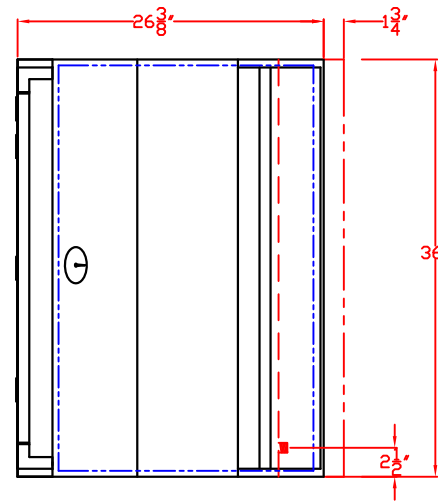

# LYNX BUILT-IN 36" W/ DIMENSIONS

ISLAND CUTOUT IN BLUE

TOP VIEW

FRONT VIEW

RIGHT SIDE VIEW

# LYNX BUILT-IN 36" ISLAND CUTOUT

TOP VIEW

FRONT VIEW

SIDE VIEW