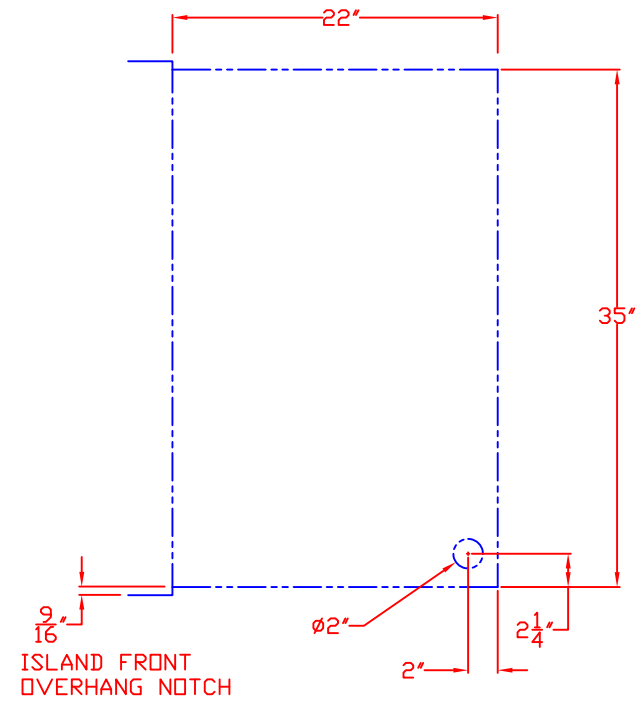

# LYNX BUILT-IN 36" W/ DIMENSIONS

ISLAND CUTOUT IN BLUE

TOP VIEW

FRONT VIEW

RIGHT SIDE VIEW

# LYNX BUILT-IN 36" ISLAND CUTOUT

TOP VIEW

FRONT VIEW

SIDE VIEW