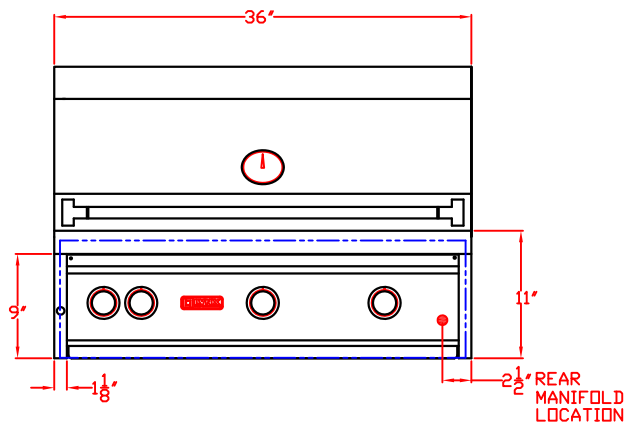

# LYNX BUILT-IN 36" W/ DIMENSIONS

ISLAND CUTOUT IN BLUE

TOP VIEW

FRONT VIEW

RIGHT SIDE VIEW

# LYNX BUILT-IN 36" ISLAND CUTOUT

TOP VIEW

FRONT VIEW

SIDE VIEW