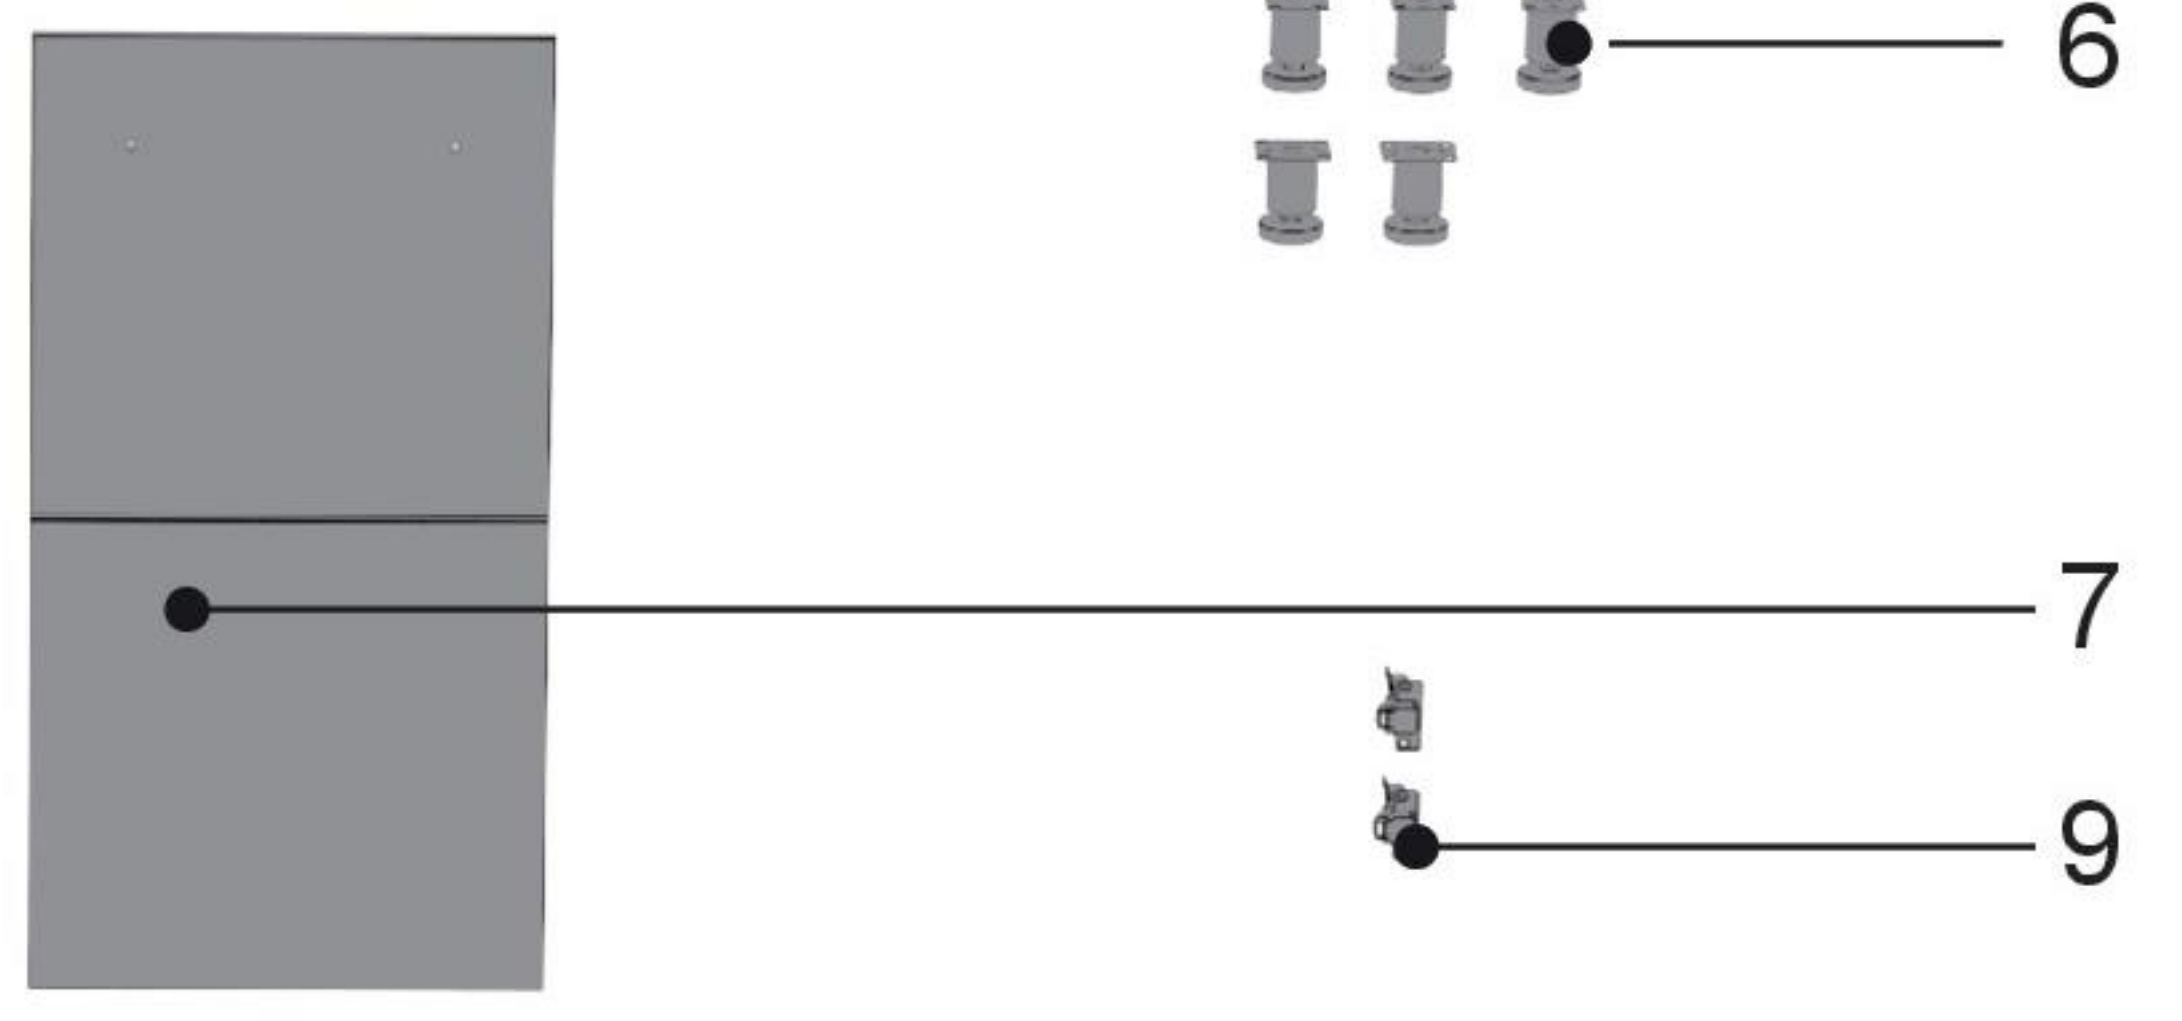

90210

ASSEMBLY INSTRUCTIONS FOR OUTDOOR KITCHEN *Elements* CORNER

FIND A VIDEO ON HOW TO
ASSEMBLE THE OUTDOOR KITCHEN AT
COZZEBBQ.COM/ASSEMBLY

cozze[®]

1	Independent unit, tabletop 	1pc.	8A		1pc.
2		1pc.	8B		1pc.
3		1pc.	9		2pcs.
4		1pc.	10		1pc.
5		1pc.	11		1pc.
6		4pcs.	12		1pc.
7		1pc.	13		2pcs.