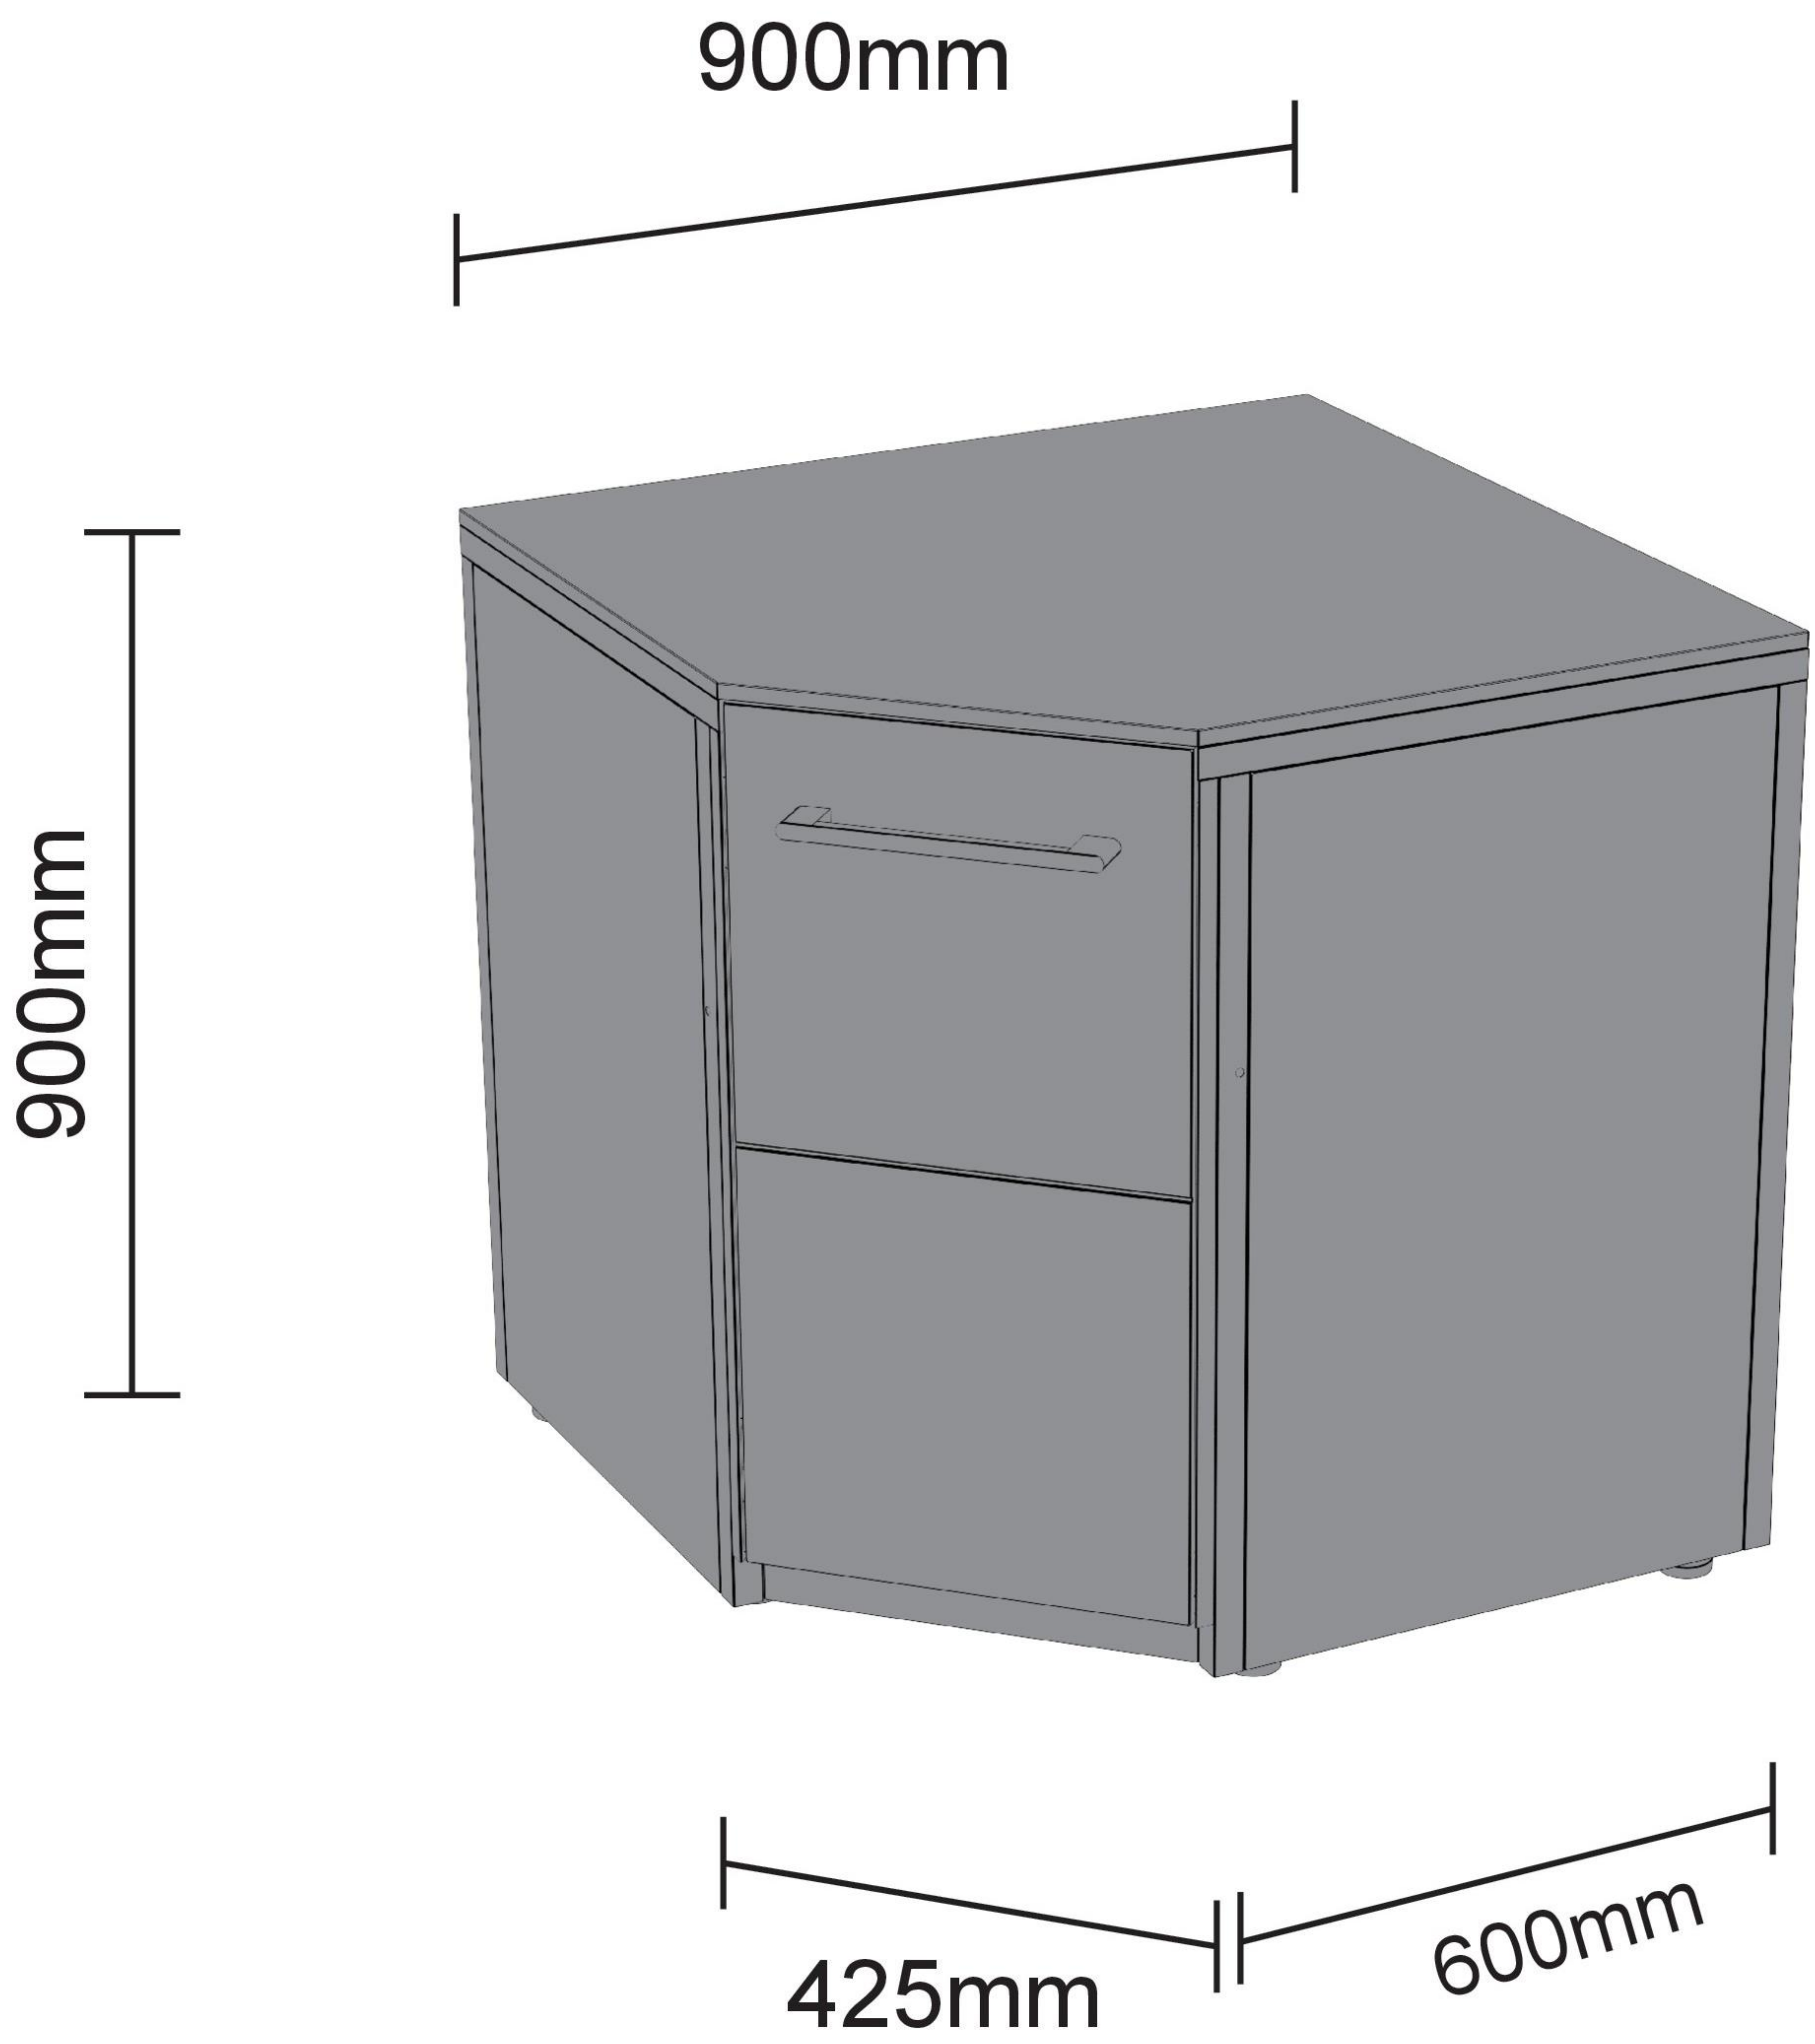

90210

ASSEMBLY INSTRUCTIONS FOR OUTDOOR KITCHEN *Elements* CORNER

FIND A VIDEO ON HOW TO
ASSEMBLE THE OUTDOOR KITCHEN AT
COZZEBBQ.COM/ASSEMBLY

cozze[®]

1	Independent unit, tabletop 	1pc.	8A		1pc.
2		1pc.	8B		1pc.
3		1pc.	9		2pcs.
4		1pc.	10		1pc.
5		1pc.	11		1pc.
6		4pcs.	12		1pc.
7		1pc.	13		2pcs.