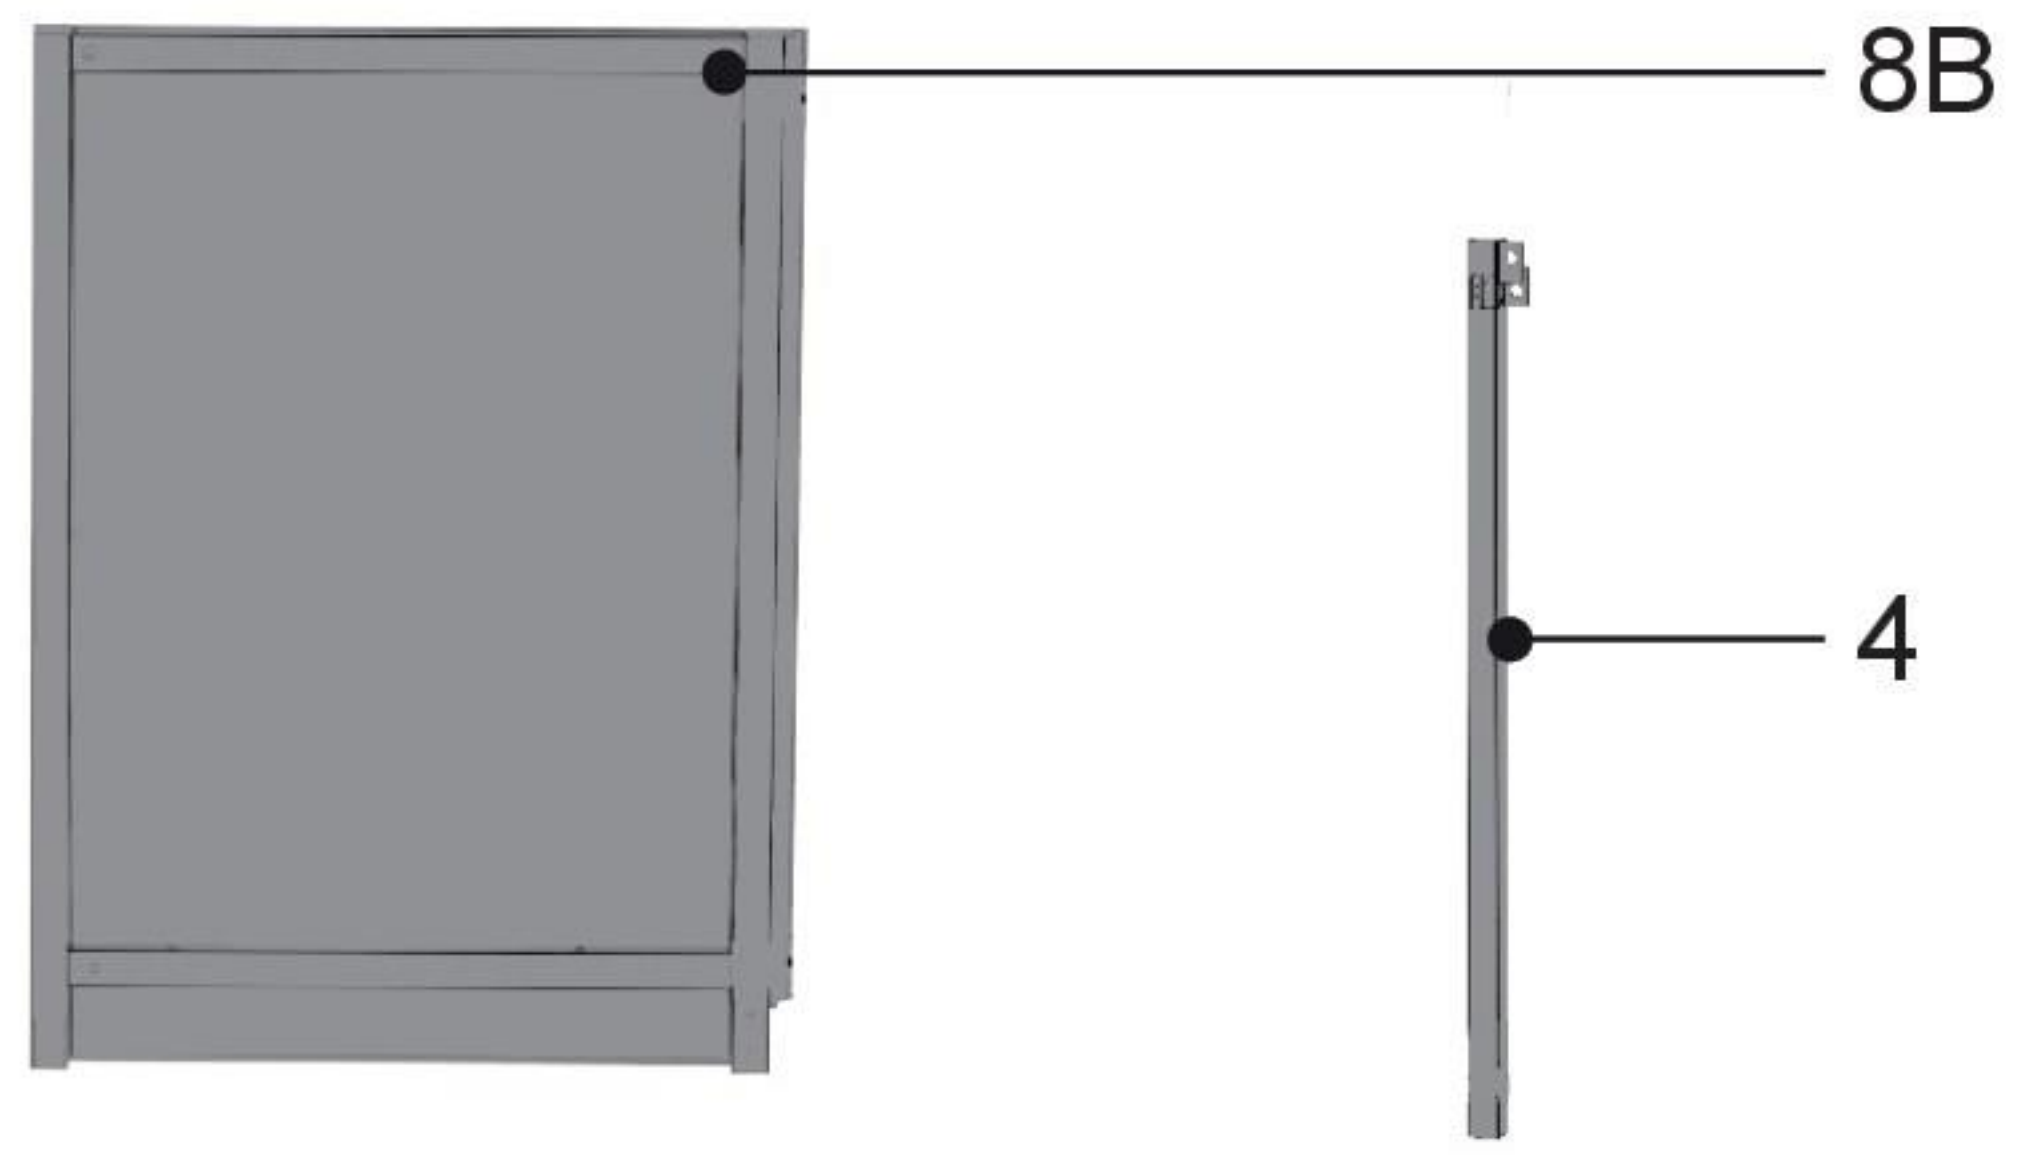

90210

ASSEMBLY INSTRUCTIONS FOR OUTDOOR KITCHEN *Elements* CORNER

FIND A VIDEO ON HOW TO
ASSEMBLE THE OUTDOOR KITCHEN AT
COZZEBBQ.COM/ASSEMBLY

cozze[®]

1	Independent unit, tabletop 	1pc.	8A		1pc.
2		1pc.	8B		1pc.
3		1pc.	9		2pcs.
4		1pc.	10		1pc.
5		1pc.	11		1pc.
6		4pcs.	12		1pc.
7		1pc.	13		2pcs.