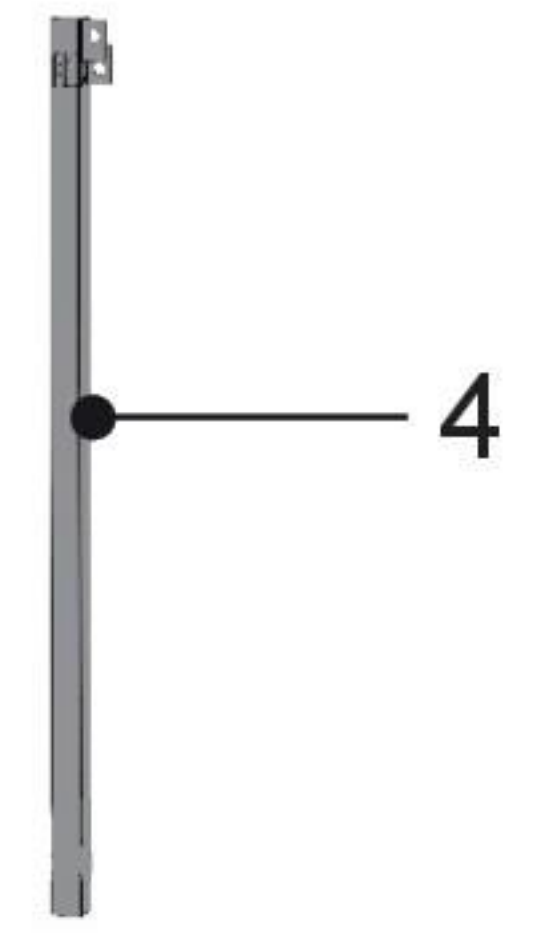

90210

ASSEMBLY INSTRUCTIONS FOR OUTDOOR KITCHEN *Elements* CORNER

FIND A VIDEO ON HOW TO
ASSEMBLE THE OUTDOOR KITCHEN AT
COZZEBBQ.COM/ASSEMBLY

cozze[®]

1	Independent unit, tabletop 	1pc.	8A		1pc.
2		1pc.	8B		1pc.
3		1pc.	9		2pcs.
4		1pc.	10		1pc.
5		1pc.	11		1pc.
6		4pcs.	12		1pc.
7		1pc.	13		2pcs.

14		2pcs.	16		5pcs.
15		2pcs.			

A	M6X12 	22pcs.	H	M4X8 	4pcs.
B	M6X40 	4pcs.	I	M4X30 	2pcs.
C	M4X8-SS 	18pcs.	L	M4X12-SS 	12pcs.
D	ST4.2X10 	6pcs.	F	M6X30 	8pcs.
J	M6X12-SS 	5pcs.	E	$\phi 16 * \phi 6.5$ 	5pcs.