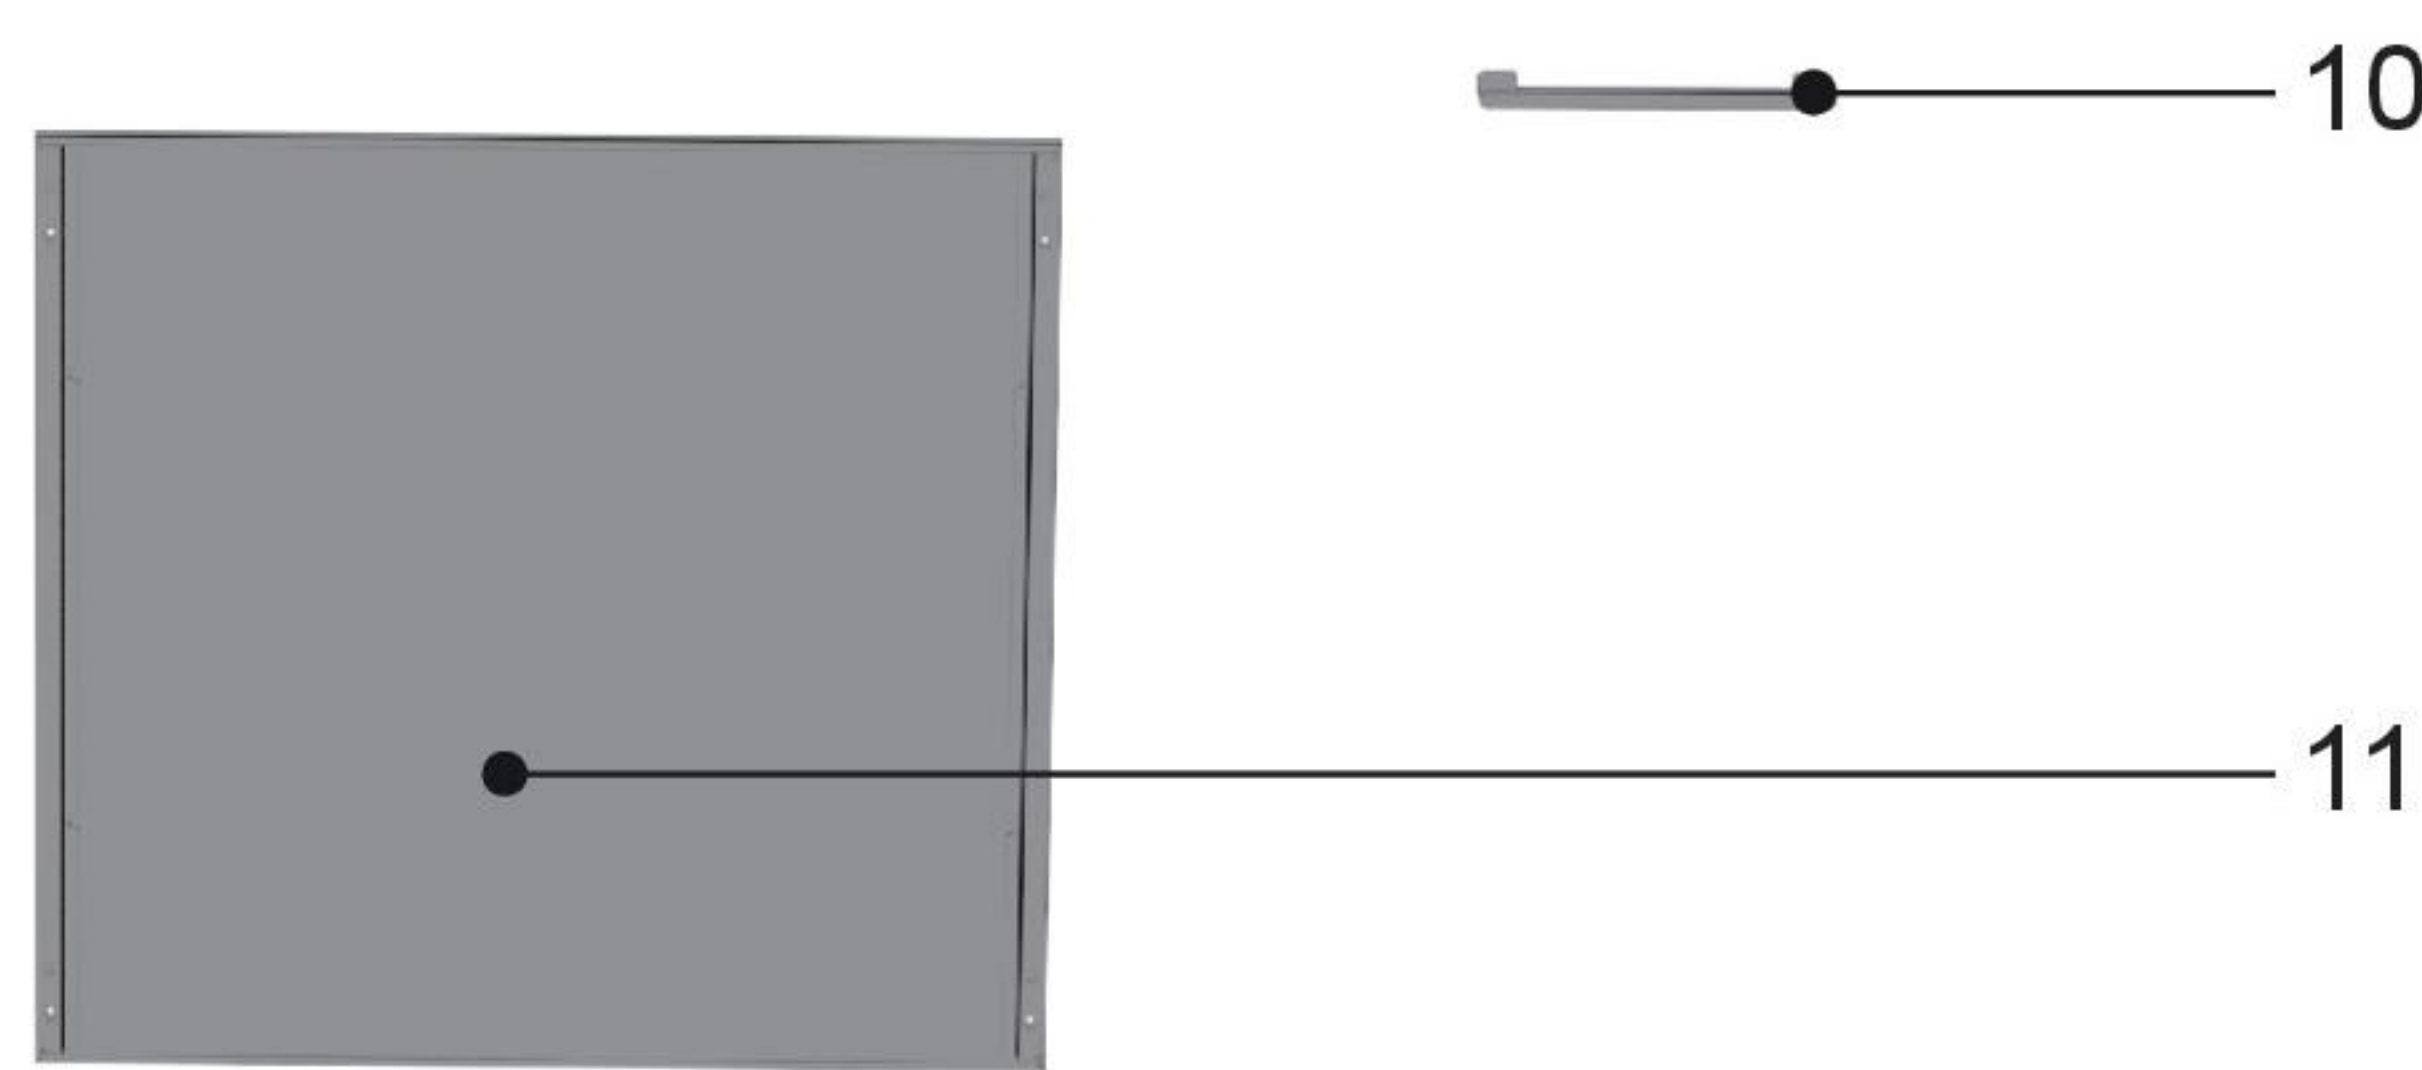

90210

ASSEMBLY INSTRUCTIONS FOR OUTDOOR KITCHEN *Elements* CORNER

FIND A VIDEO ON HOW TO
ASSEMBLE THE OUTDOOR KITCHEN AT
COZZEBBQ.COM/ASSEMBLY

cozze[®]

1	Independent unit, tabletop 	1pc.	8A		1pc.
2		1pc.	8B		1pc.
3		1pc.	9		2pcs.
4		1pc.	10		1pc.
5		1pc.	11		1pc.
6		4pcs.	12		1pc.
7		1pc.	13		2pcs.