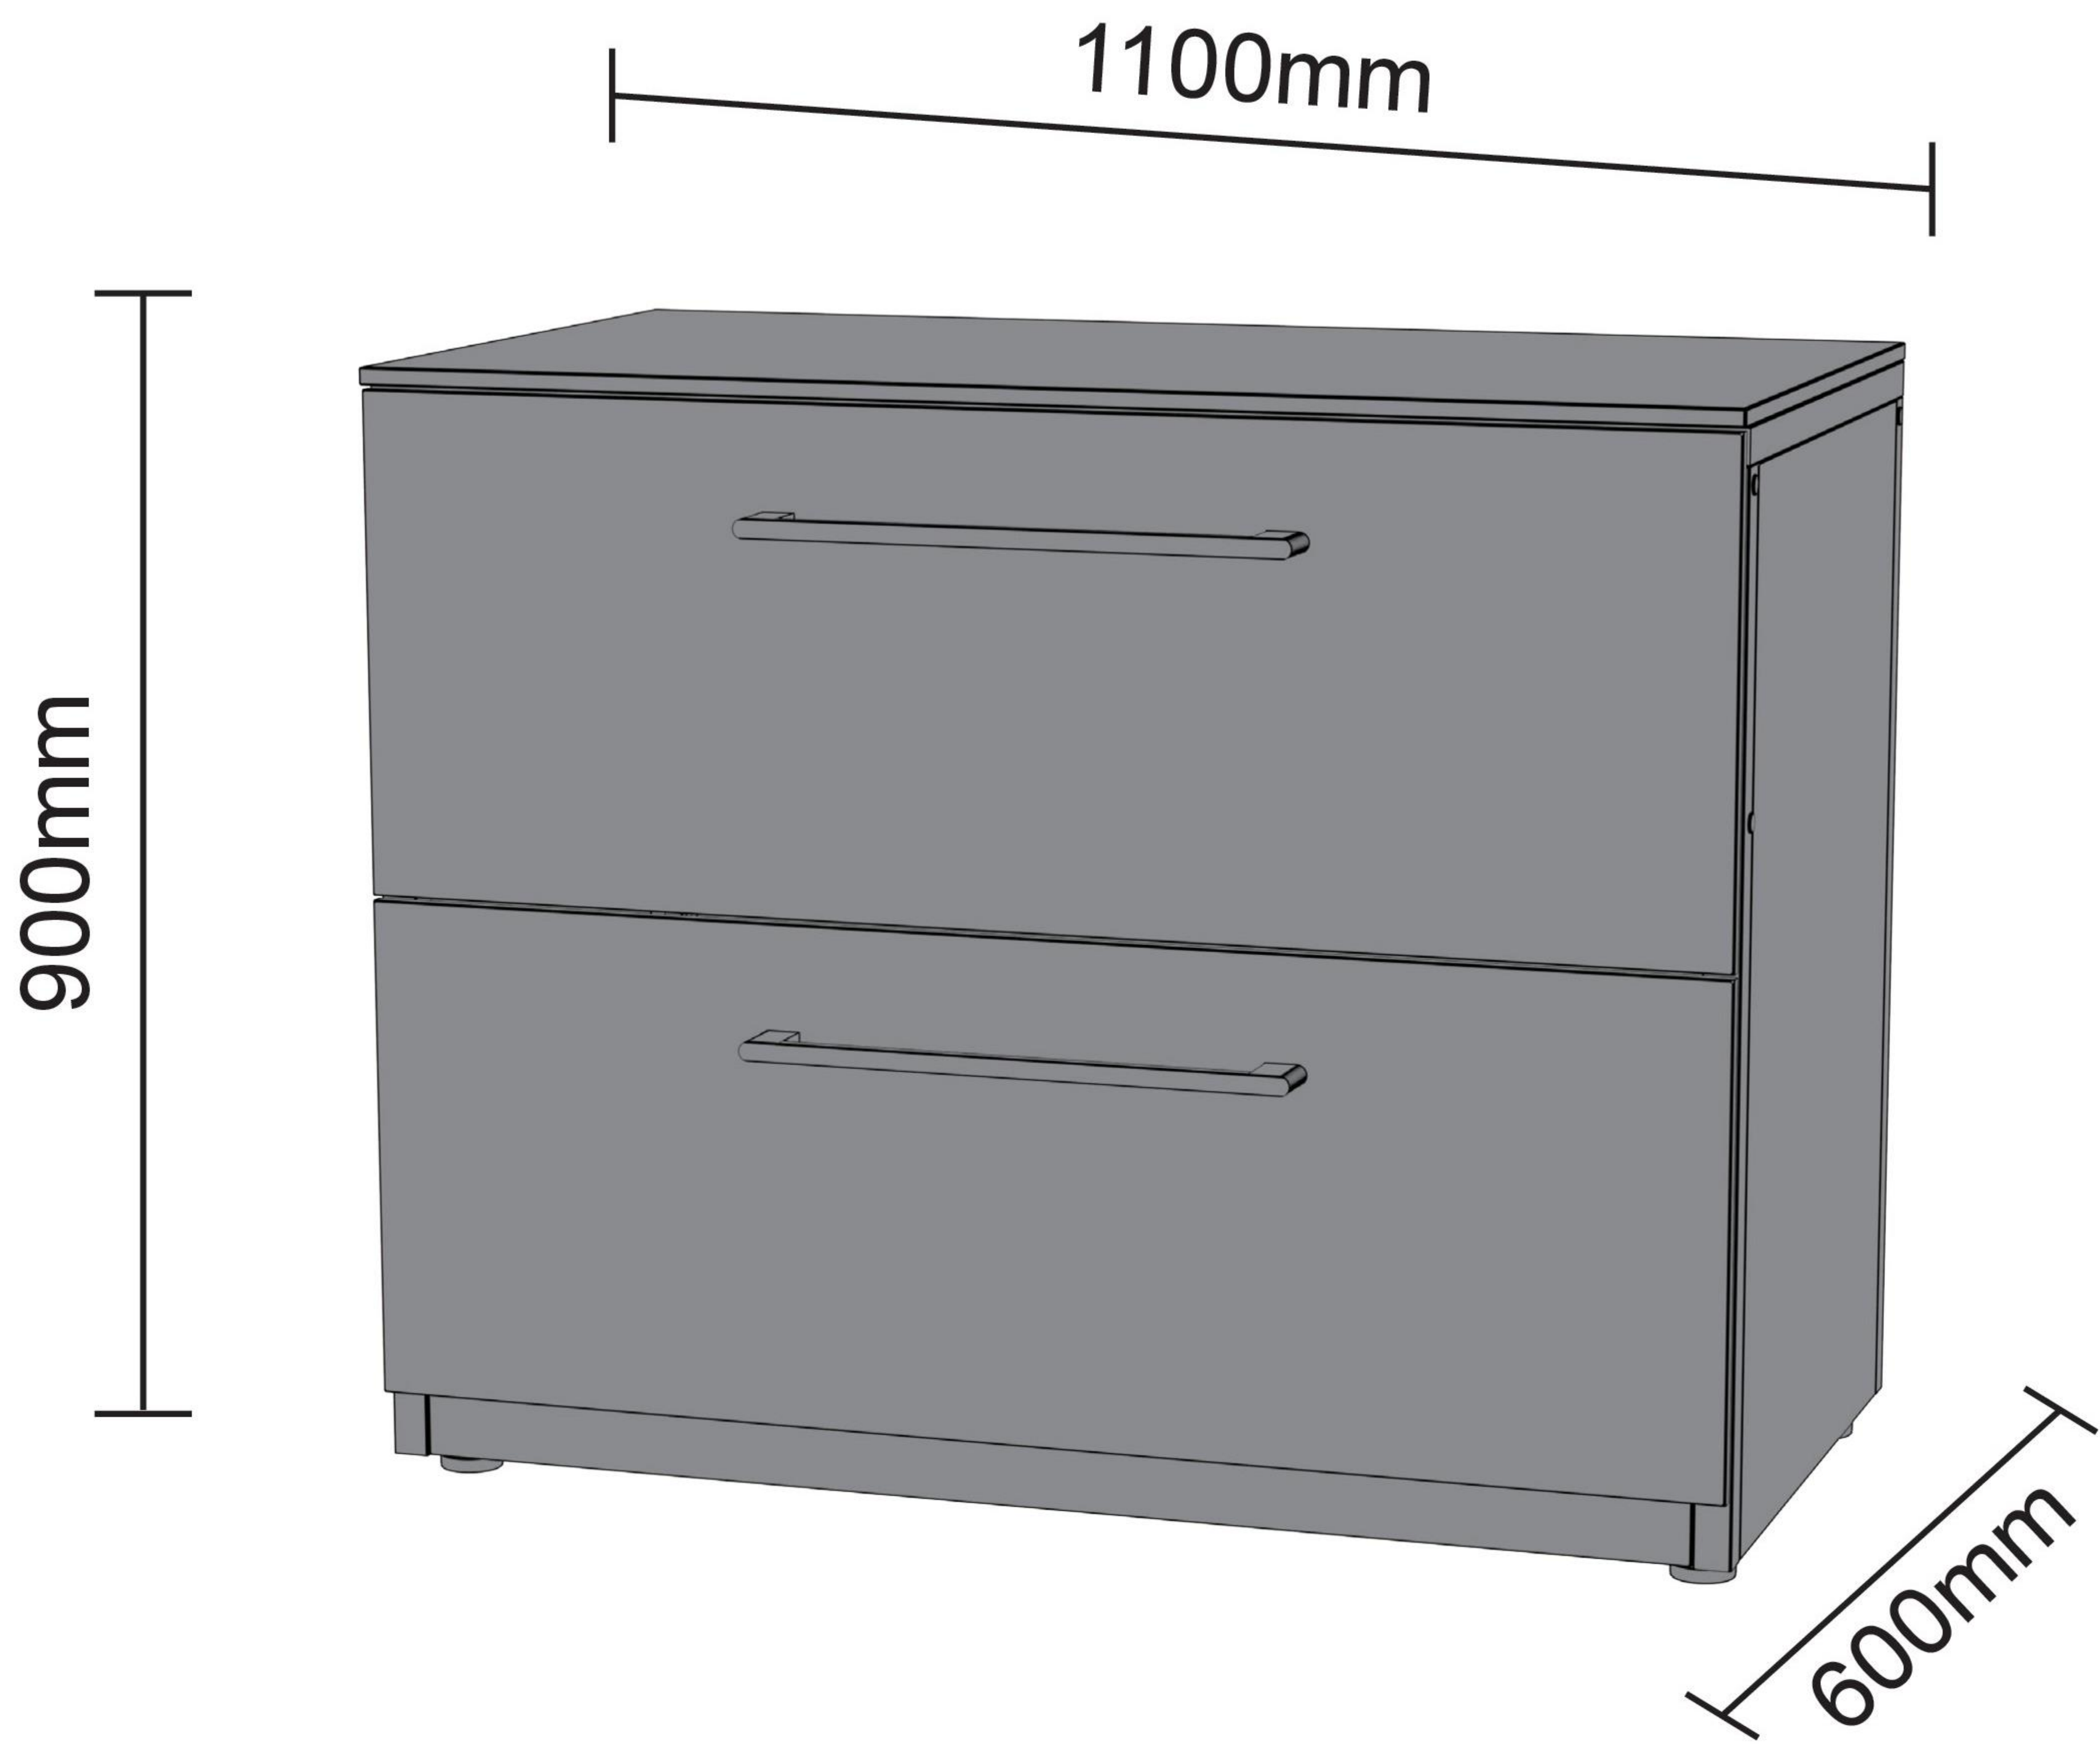

ASSEMBLY INSTRUCTIONS FOR OUTDOOR KITCHEN *Elements* WITH DRAWERS

FIND A VIDEO ON HOW TO
ASSEMBLE THE OUTDOOR KITCHEN AT
COZZEBBQ.COM/ASSEMBLY

cozze[®]

	independent unit, tabletop				
1		1pc.	8A		1pc.
2		1pc.	8B		1pc.
3		2pcs.	9		1pc.
4		2pcs.	10		1pc.
5		2pcs.	11		4pcs.
6		2pcs.	16A		2pcs.
7		2pcs.	16B		2pcs.