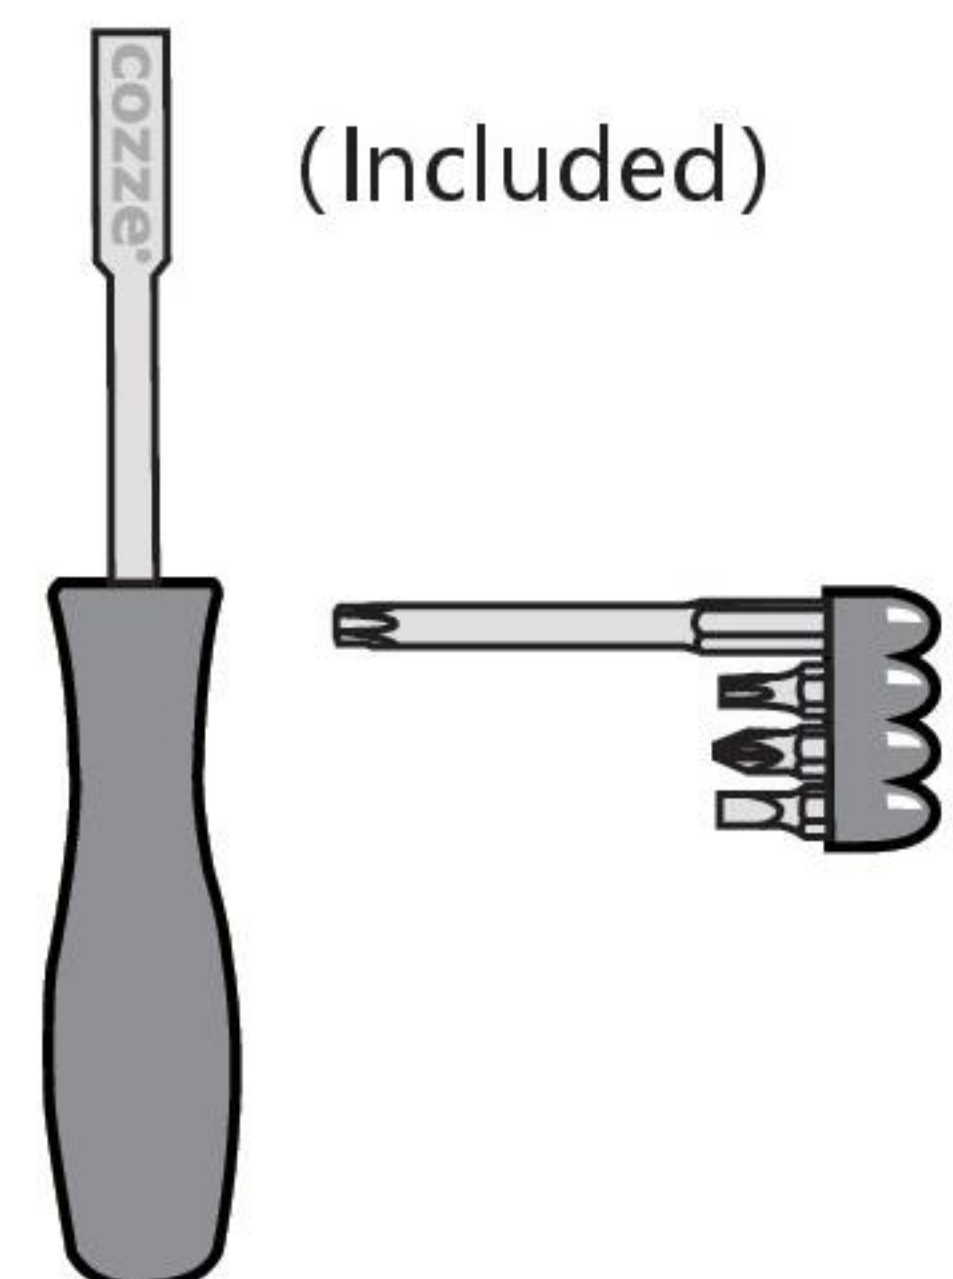

A	M6X12 	16pcs.	I	M4X30 	4pcs.
B	M6X40 	4pcs.	F	M4X8 	48pcs.
C	ST4.2X10 	5pcs.	J	M6X12-SS 	4pcs.
D	$\phi 16 * \phi 6.5$ 		4pcs.