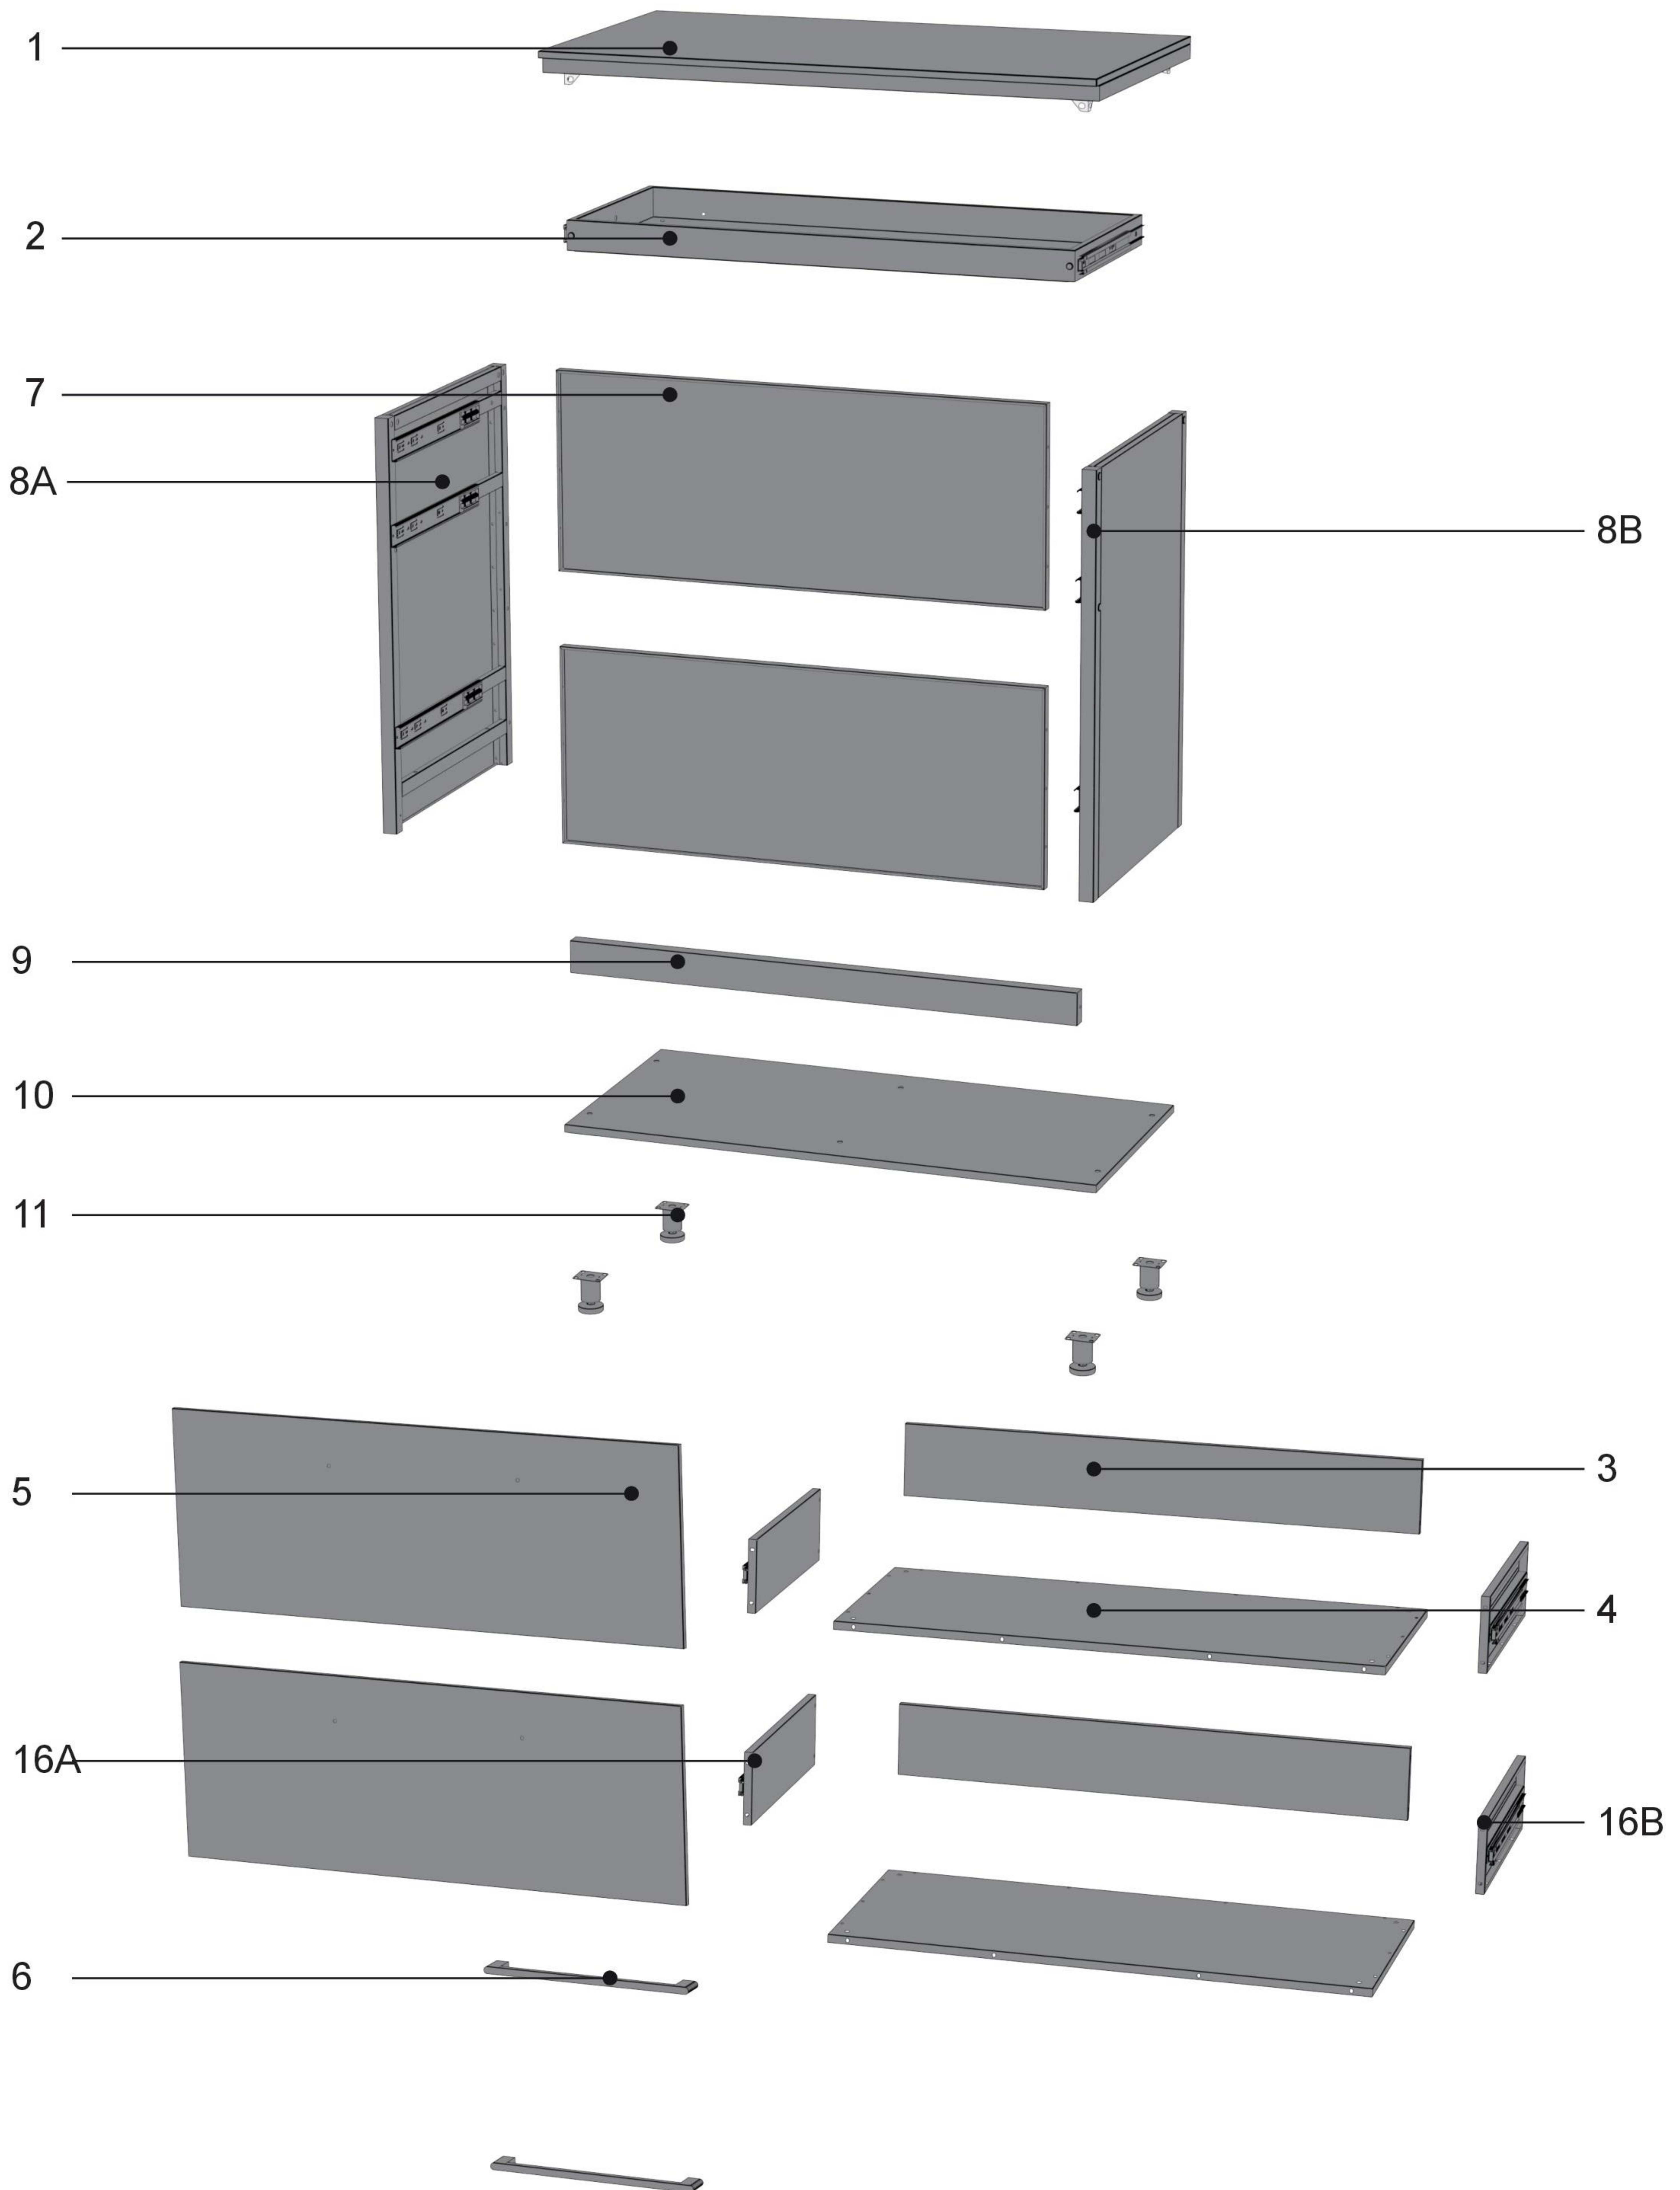

ASSEMBLY INSTRUCTIONS FOR OUTDOOR KITCHEN *Elements* WITH DRAWERS

FIND A VIDEO ON HOW TO
ASSEMBLE THE OUTDOOR KITCHEN AT
COZZEBBQ.COM/ASSEMBLY

cozze[®]

	independent unit, tabletop				
1		1pc.	8A		1pc.
2		1pc.	8B		1pc.
3		2pcs.	9		1pc.
4		2pcs.	10		1pc.
5		2pcs.	11		4pcs.
6		2pcs.	16A		2pcs.
7		2pcs.	16B		2pcs.

A	M6X12 	16pcs.	I	M4X30 	4pcs.
B	M6X40 	4pcs.	F	M4X8 	48pcs.
C	ST4.2X10 	5pcs.	J	M6X12-SS 	4pcs.
D	$\phi 16 * \phi 6.5$ 		4pcs.		

A	M6X12 	16pcs.
---	--	--------

1

B	M6X40 	2pcs.
---	--	-------

2

B	 M6X40	2pcs.
---	---	-------