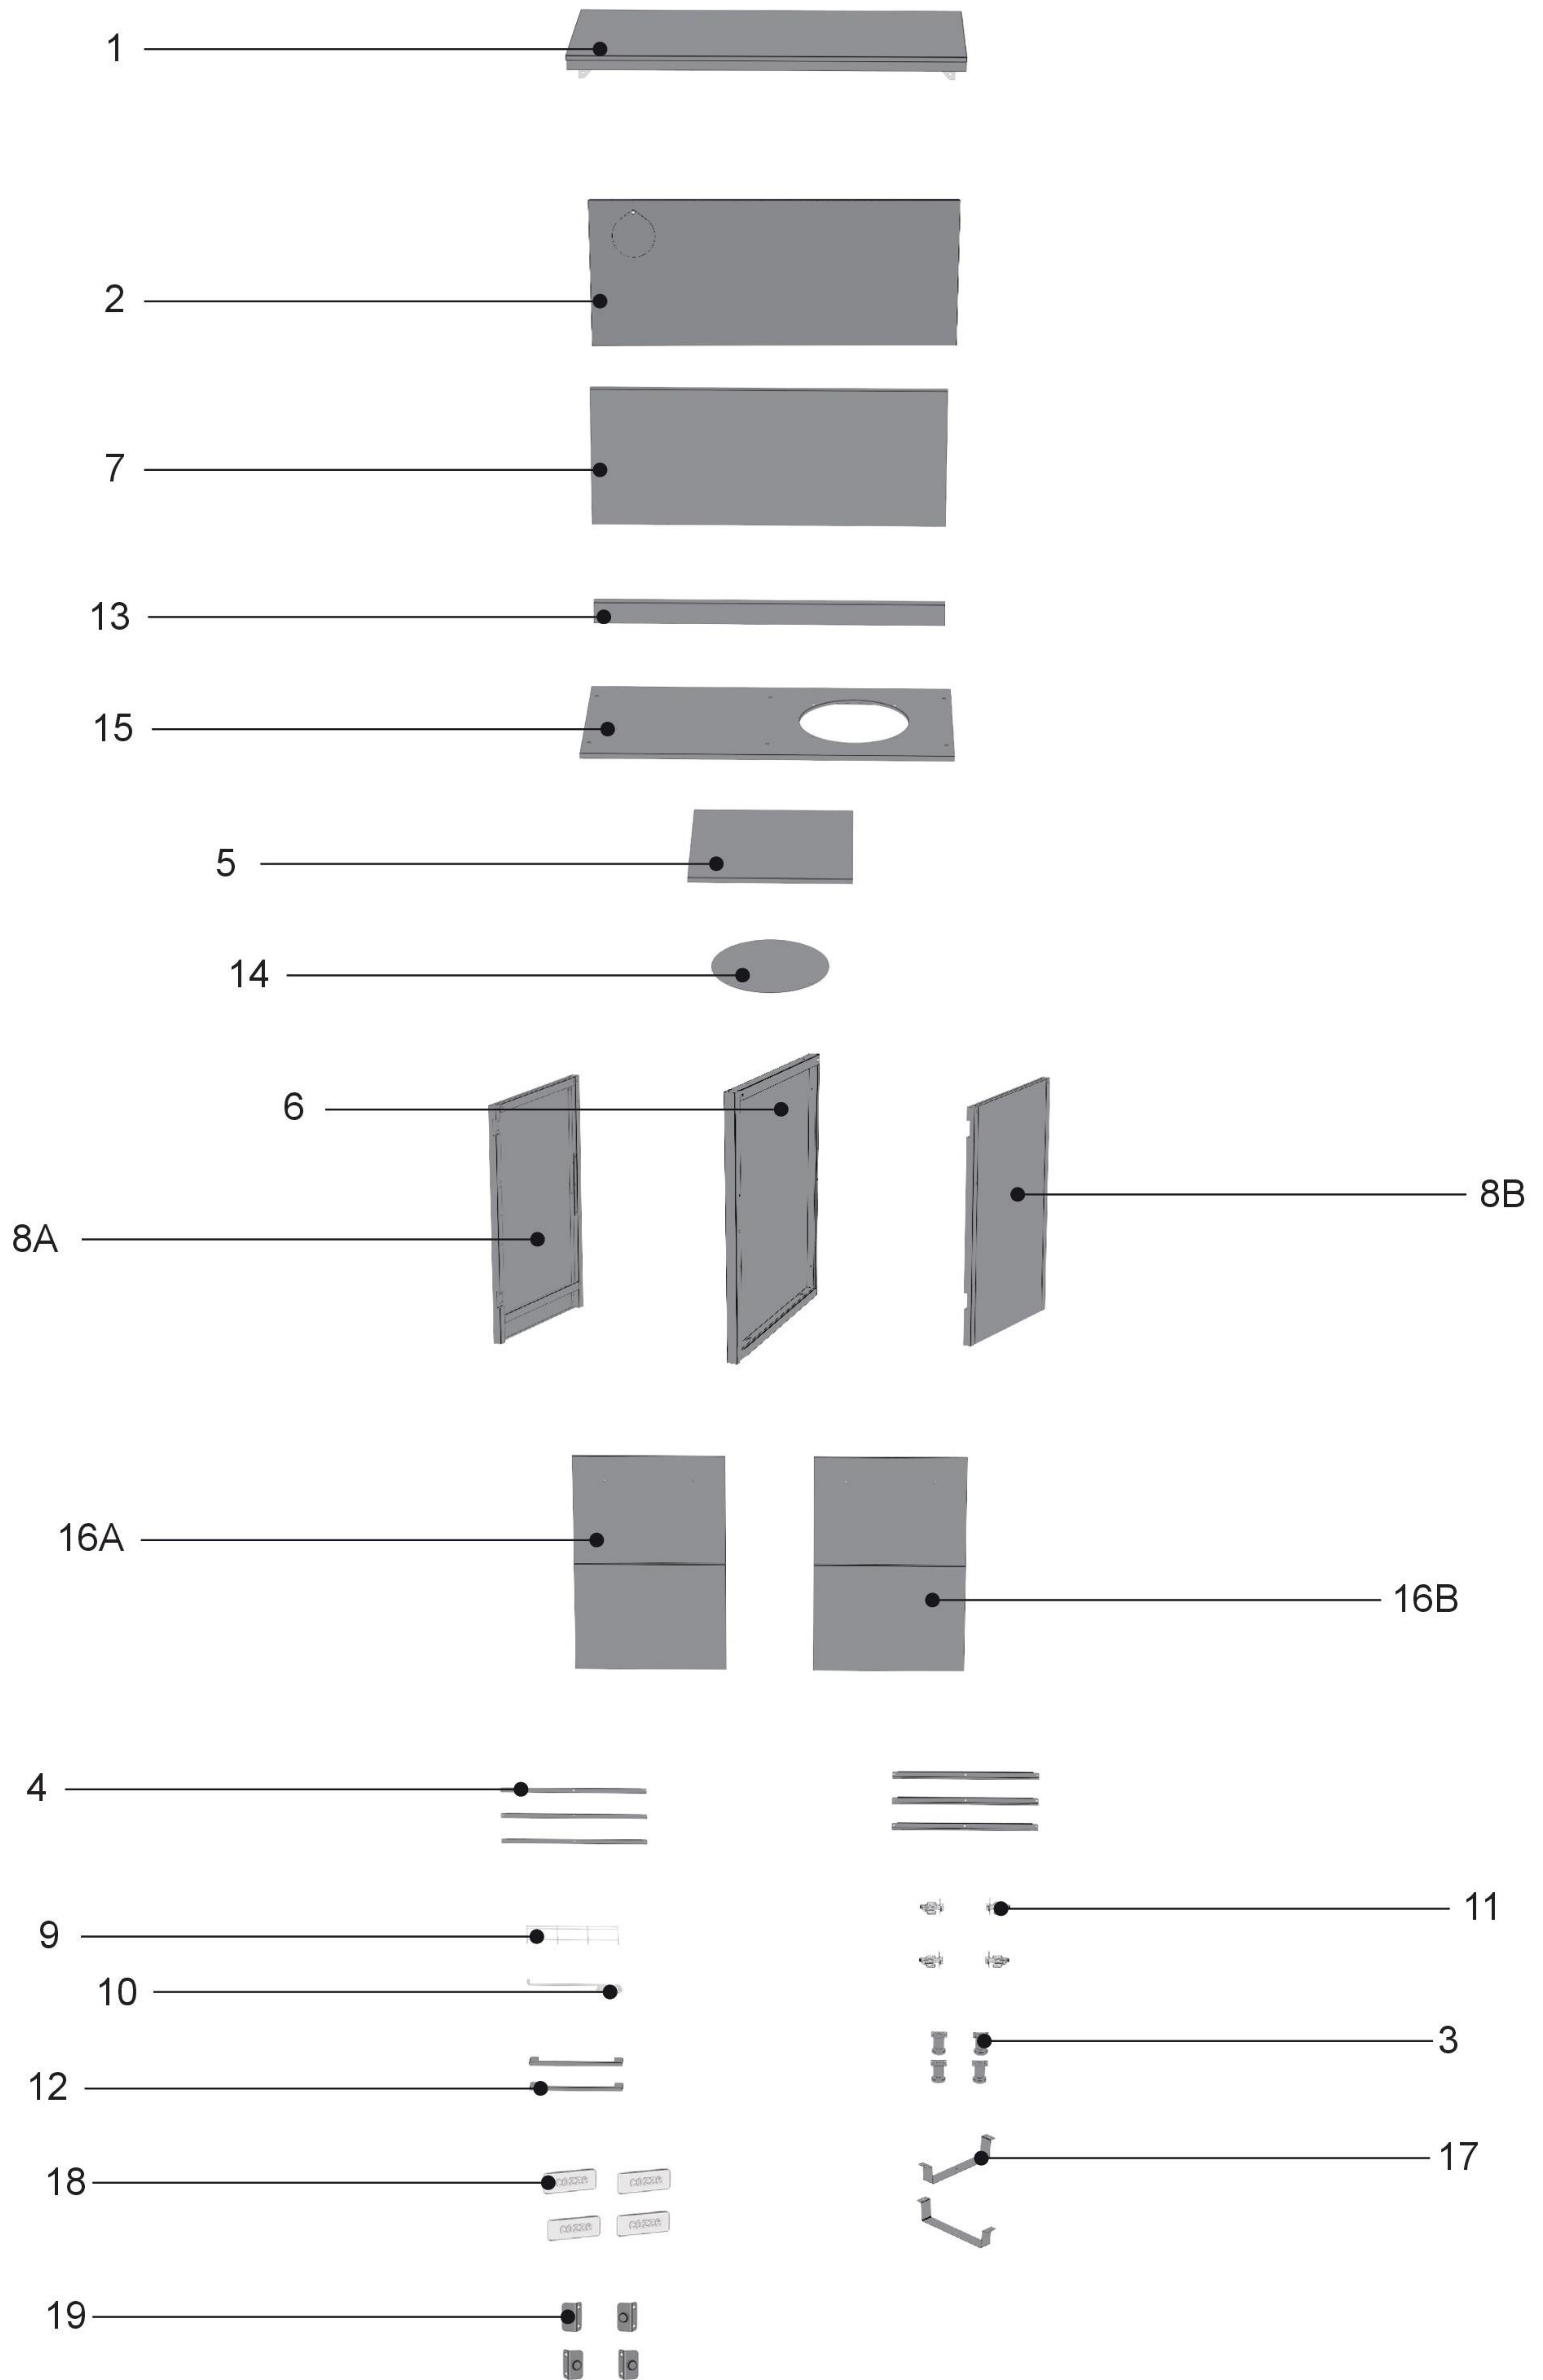

ASSEMBLY INSTRUCTIONS FOR OUTDOOR KITCHEN *Elements* WITH DOORS

DESIGN YOUR DREAM WITH
COZZE

FIND A VIDEO ON HOW TO
ASSEMBLE THE OUTDOOR KITCHEN AT
COZZEBBQ.COM/ASSEMBLY

cozze[®]

	independent unit, tabletop				
1		1pc.	7		1pc.
2		1pc.	8A		1pc.
3		4pcs.	8B		1pc.
4		6pcs.	9		1pc.
5		1pc.	10		1pc.
6		1pc.	11		4pcs.

12		2pcs.	16A	Left 	1pc.
13		1pc.	16B	Right 	1pc.
14		1pc.	17		2pcs.
15		1pc.	18		4pcs.
			19		4pcs.

A	M6X12 	21pcs.	E	M6 	1pc.
B	M6X40 	8pcs.	F	M4X8 	29pcs.
C	ST4.2X10 	5pcs.	J	M6X12-SS 	4pcs.
K	$\phi 13 * \phi 4.5$ 	2pcs.	L	M4X12-SS 	24pcs.
I	M4X30 	4pcs.	D	$\phi 16 * \phi 6.5$ 	4pcs.

A	<p>M6X12</p> 	<p>16pcs.</p>
---	--	---------------

1

F	<p>M4X8</p> 	<p>6pcs.</p>
---	---	--------------

2

	M4X8	
F		14pcs.

	M6X40	
B		2pcs.

B	M6X40 	2pcs.
---	--	-------

C	ST4.2X10 	5pcs.
---	---	-------

11

I	M4X30 	2pcs.	K	Φ13*Φ4.5 	2pcs.
---	--	-------	---	---	-------

12

L	M4X12-SS 	4pcs.
---	---	-------

I	M4X30 	2pcs.	F	M4X8 	1pc.
---	--	-------	---	---	------

	M4X12-SS	
L		8pcs.

17

18