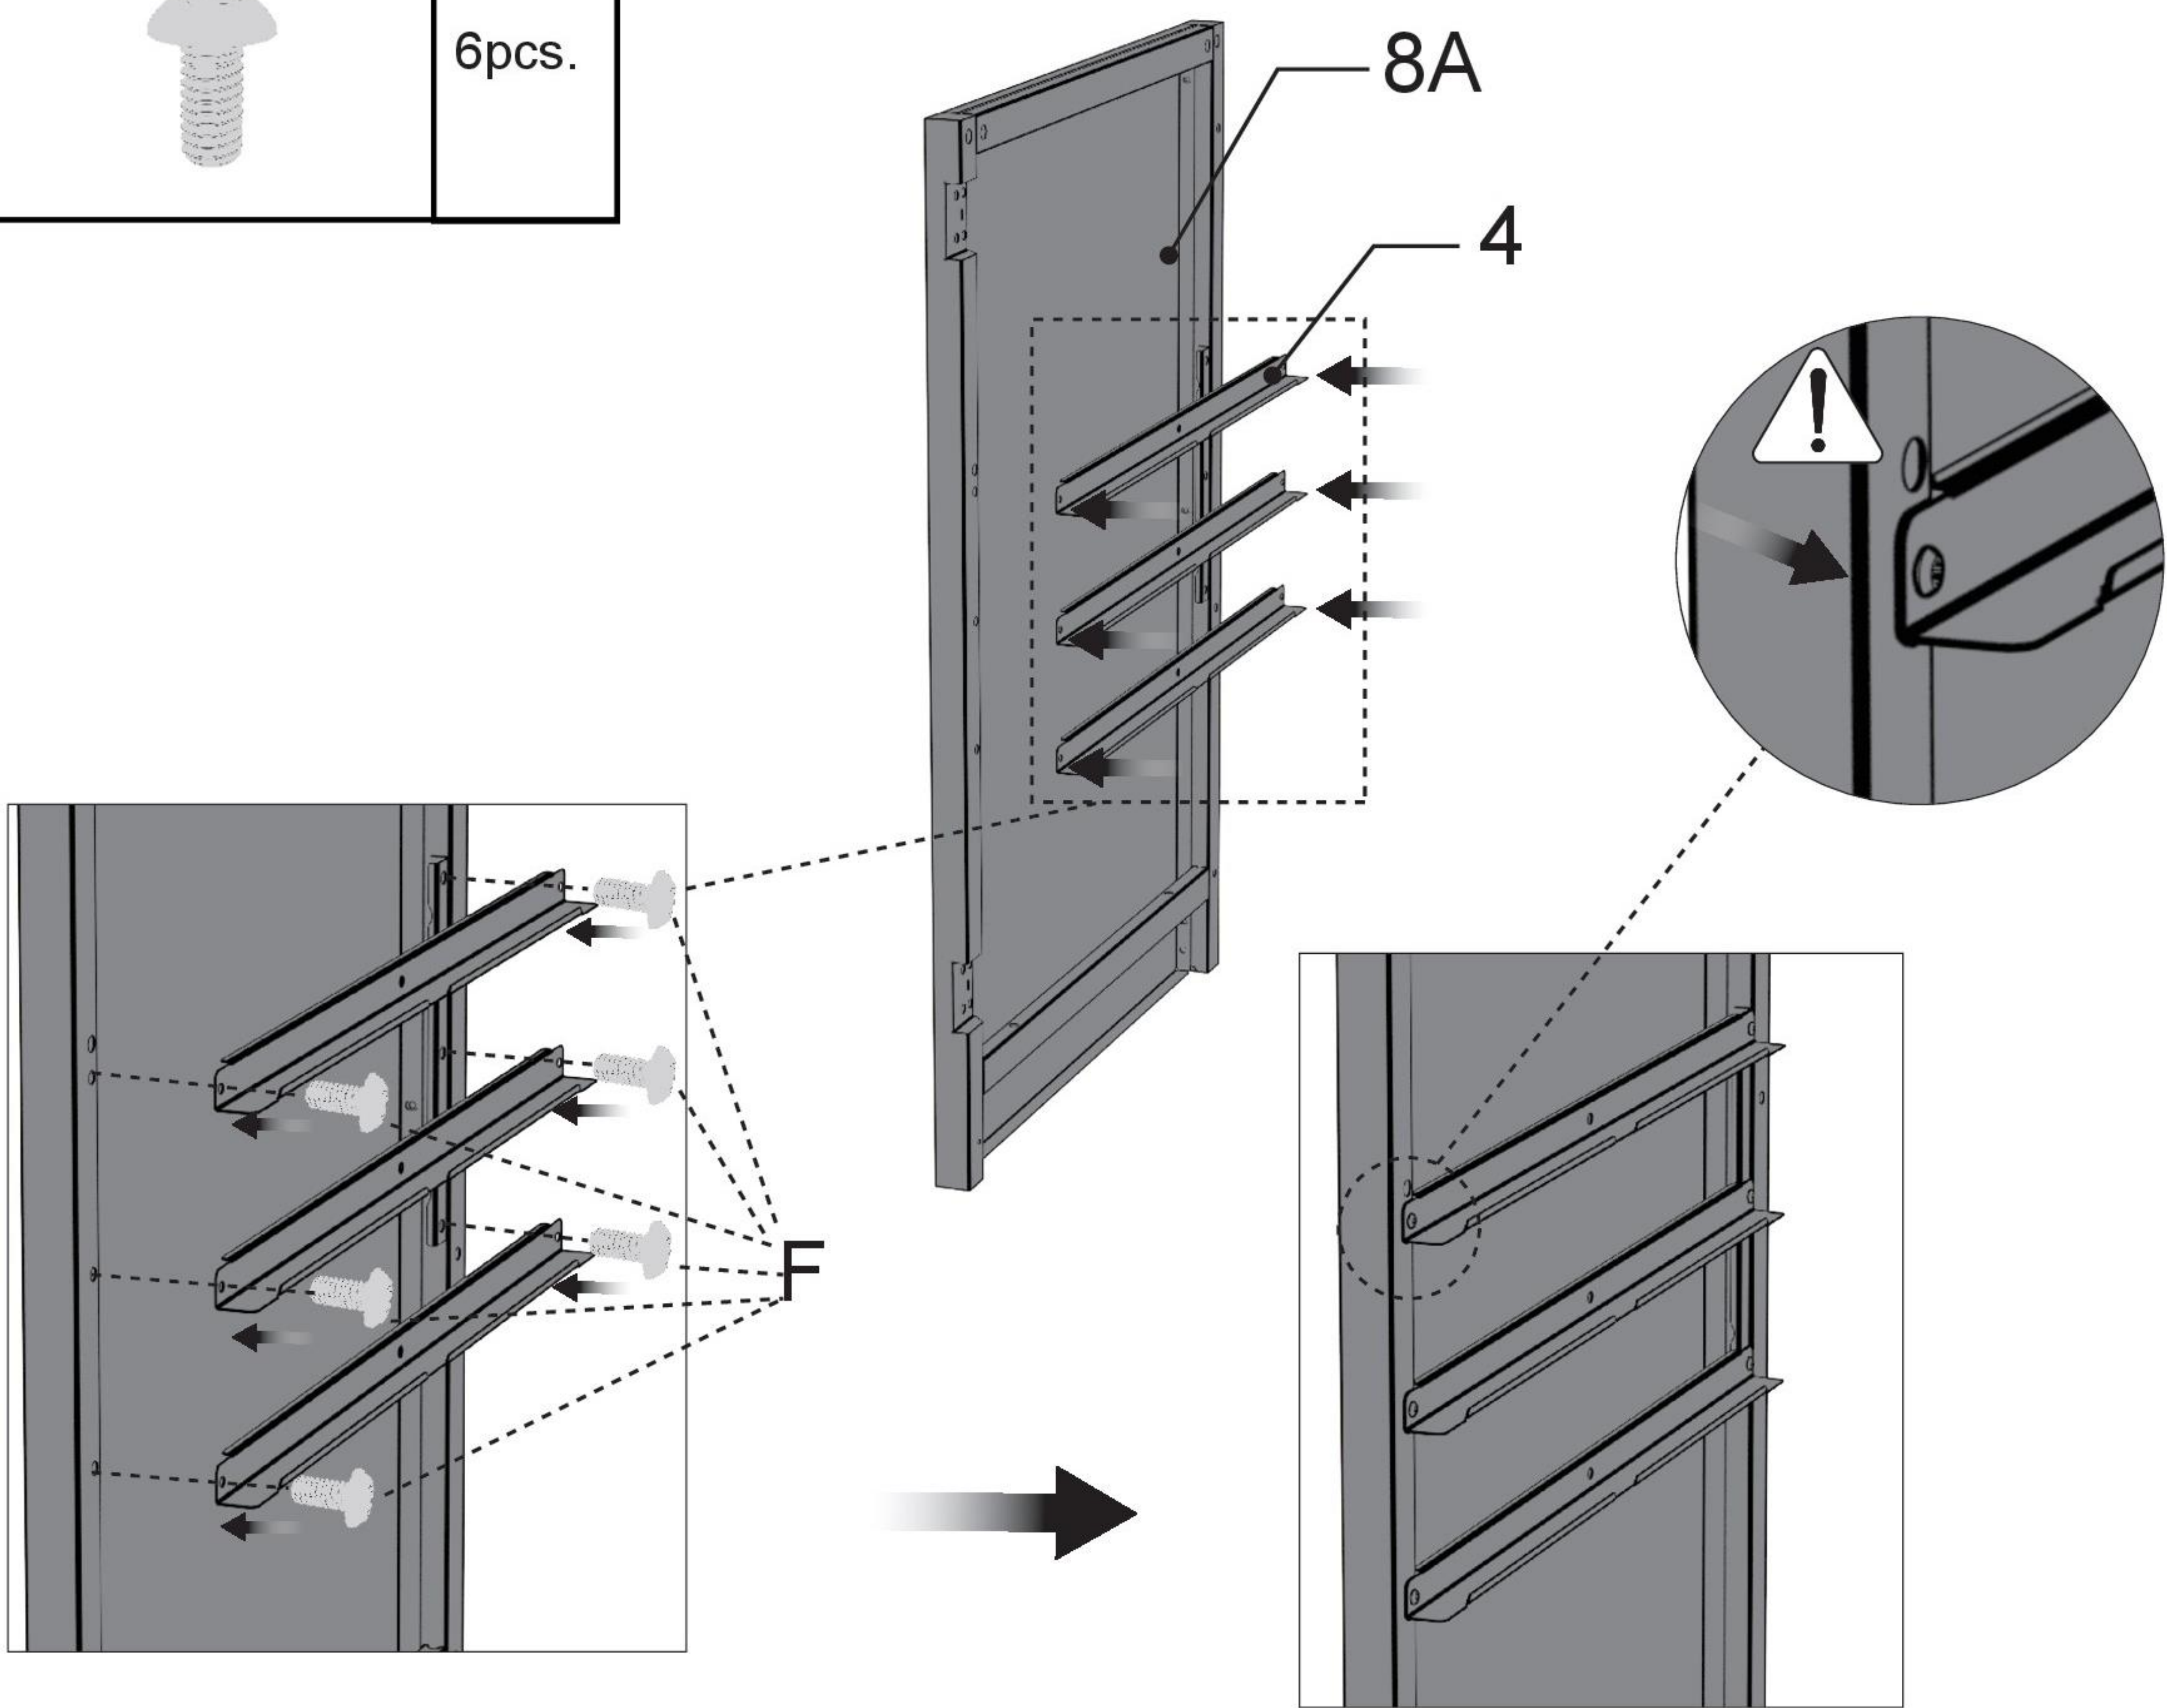

ASSEMBLY INSTRUCTIONS FOR OUTDOOR KITCHEN *Elements* WITH DOORS

DESIGN YOUR DREAM WITH
COZZE

FIND A VIDEO ON HOW TO
ASSEMBLE THE OUTDOOR KITCHEN AT
COZZEBBQ.COM/ASSEMBLY

cozze[®]

	independent unit, tabletop				
1		1pc.	7		1pc.
2		1pc.	8A		1pc.
3		4pcs.	8B		1pc.
4		6pcs.	9		1pc.
5		1pc.	10		1pc.
6		1pc.	11		4pcs.

A	<p>M6X12</p> 	<p>16pcs.</p>
---	--	---------------

1

F	<p>M4X8</p> 	<p>6pcs.</p>
---	---	--------------

2

	M4X8	
F		14pcs.

	M6X40	
B		2pcs.

B	M6X40 	2pcs.
---	--	-------

C	ST4.2X10 	5pcs.
---	---	-------